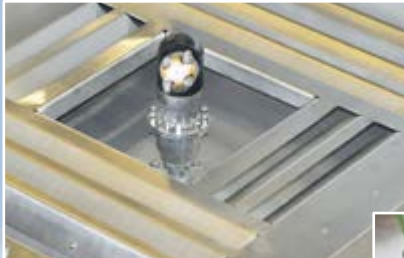

BWA Economy with hot water production

BWA Economy with flow heater

- Can be used with hot or cold water
- Solid stainless steel
- User friendly
- Stainless steel splash guard and chimney connection

Innovation and technology